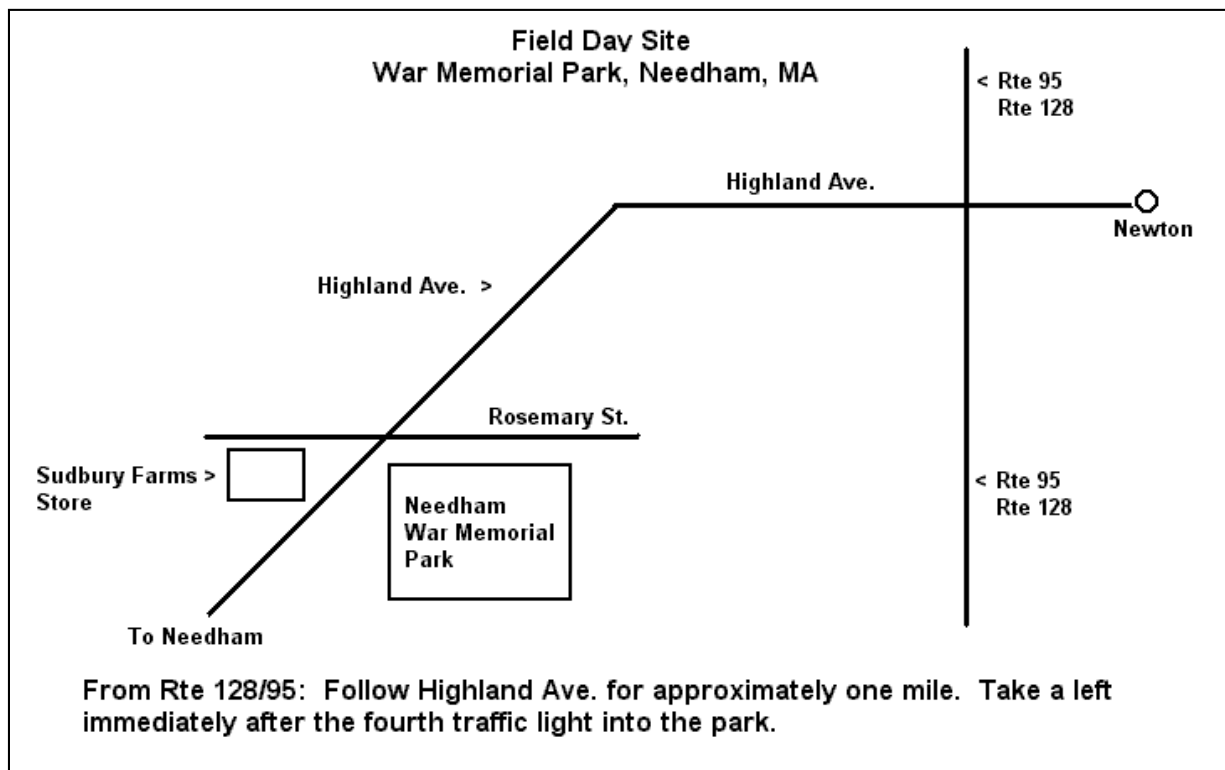

WELLESLEY AMATEUR RADIO SOCIETY

Saturday June 22nd and Sunday June 23rd

ALL ARE WELCOME - COME ON DOWN!!

VISITORS –stop by 1PM to 8PM SATURDAY and 9AM to 12 Noon SUNDAY

We will operate HF (shortwave long distance), 6-meter and 2-meter Amateur Radio Stations from 2PM Saturday to 1PM on Sunday

Setup crew should meet at the Needham War Memorial Park Gazebo (92 Rosemary Street, coordinates 42.286712, -71.234392) at 9AM on Saturday to set up equipment. Tear-down is Sunday at 1PM.

Further information can be found at: <http://wars.krl.com/>, <http://www.arri.org/field-day-locator>, http://ema.arri.org/field_day/SiteDetail.php?site=NeedWMPk and <http://www.arri.org/field-day>