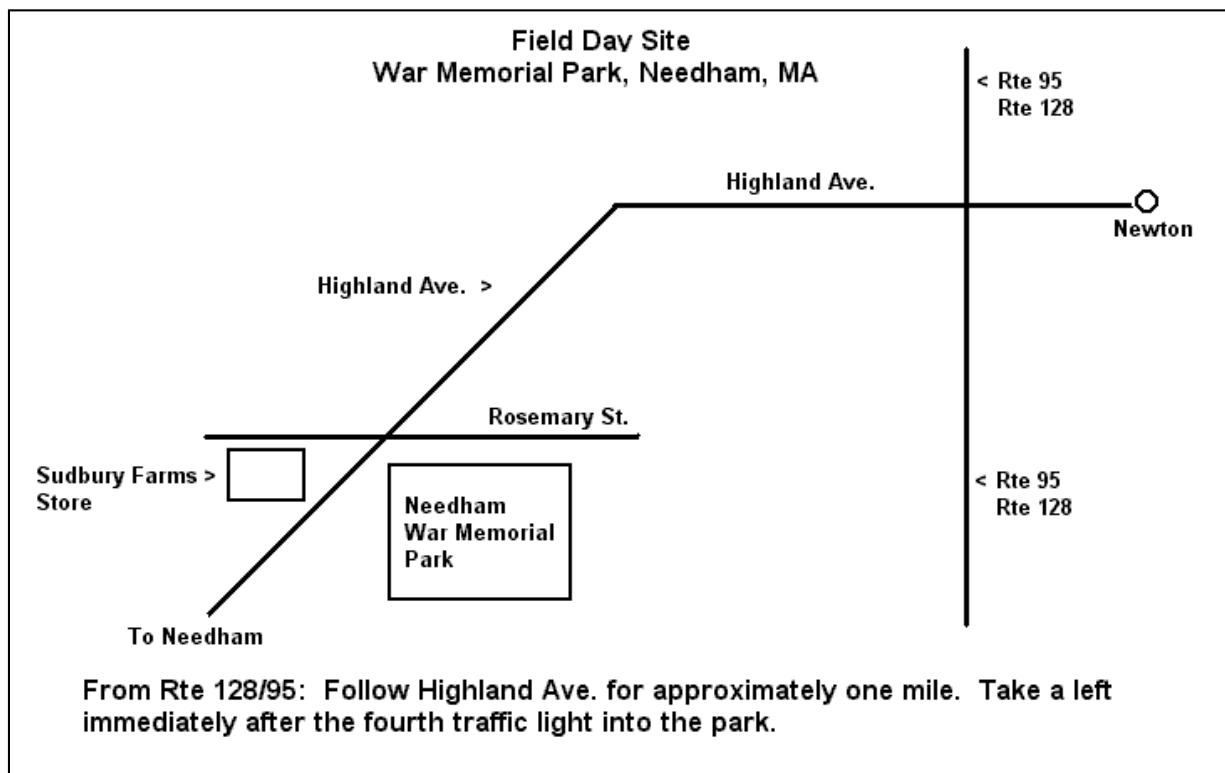

# WELLESLEY AMATEUR RADIO SOCIETY

Saturday June 23<sup>rd</sup> and Sunday June 24<sup>th</sup>

**ALL ARE WELCOME - COME ON DOWN!!**  
**VISITORS -1 PM SATURDAY TO 12 Noon SUNDAY**

We will operate HF (shortwave long distance), 6-meter and 2-meter Amateur Radio Stations from 2PM Saturday to 1PM on Sunday

Setup crew should meet at the Needham War Memorial Park Gazebo (92 Rosemary Street, coordinates 42.286712, -71.234392) at 9:00am on Saturday to set up equipment. Tear-down is Sunday at 1PM.

Further information can be found at: <http://wars.krl.com/>, <http://fd.ema.arrrl.org/ClubDetail.php?club=WARS>  
<http://www.arrrl.org/field-day-locator>, and <http://www.arrrl.org/field-day>