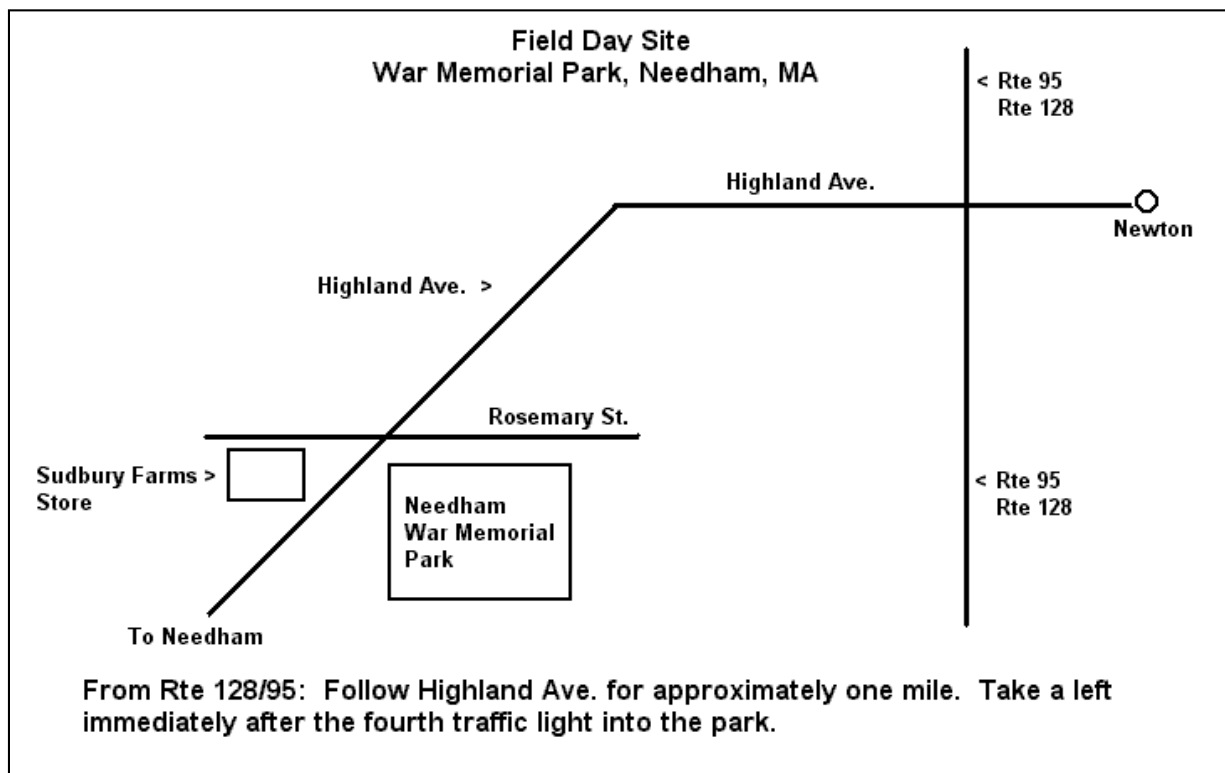

Setup Crew should meet at the Needham War Memorial Gazebo at 9:00am on Saturday to set up equipment. Tear-down is Sunday at 1PM.

Further information can be found at: <http://wars.krl.com/> and <http://www.arrl.org/field-day>