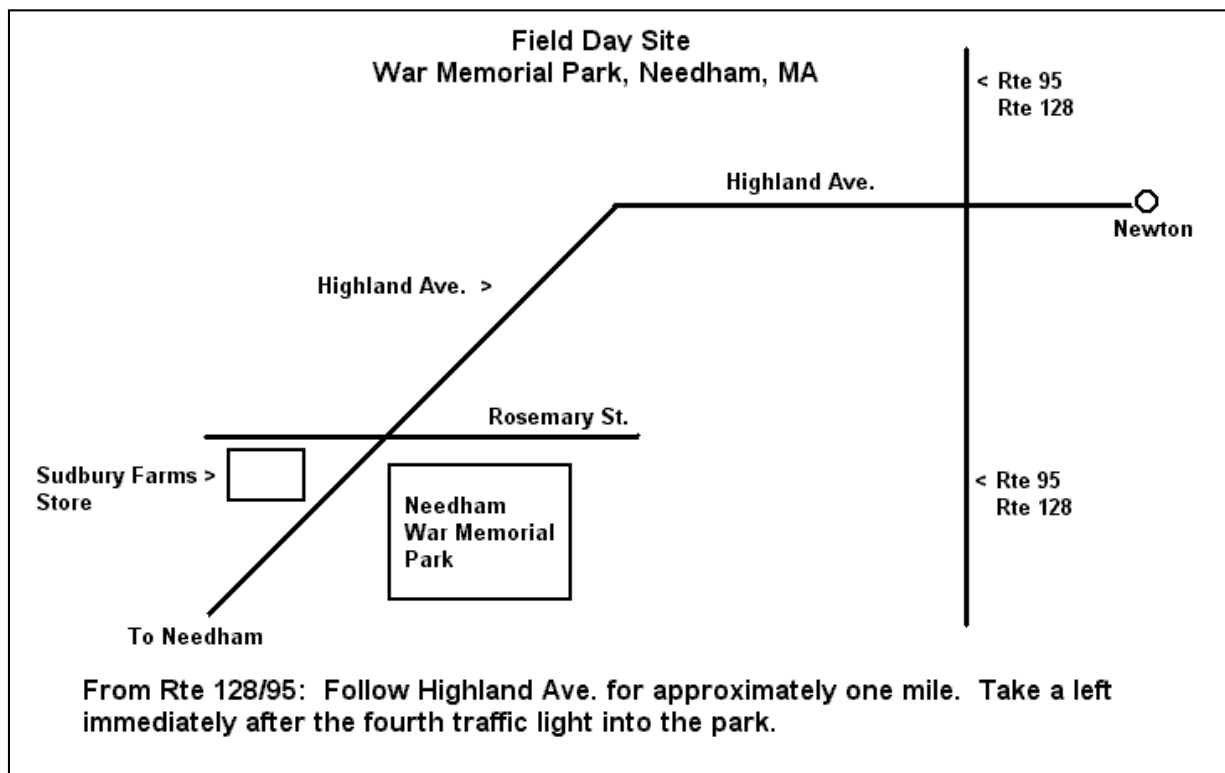

WELLESLEY AMATEUR RADIO SOCIETY

Field Day 2016!

Saturday June 25nd and Sunday June 26th

ALL ARE WELCOME - COME ON DOWN!!
VISITORS -1 PM SATURDAY TO 12 Noon SUNDAY

We will operate HF (long distance), 6 meter and 2 meter Amateur Radio Stations from 2pm Saturday to 1pm on Sunday

Setup Crew should meet at the Needham War Memorial Gazebo at 9:00am on Saturday to set up equipment. Tear-down is Sunday at 1PM.

Further information can be found at: <http://wars.krl.com/> and <http://www.arrl.org/field-day>